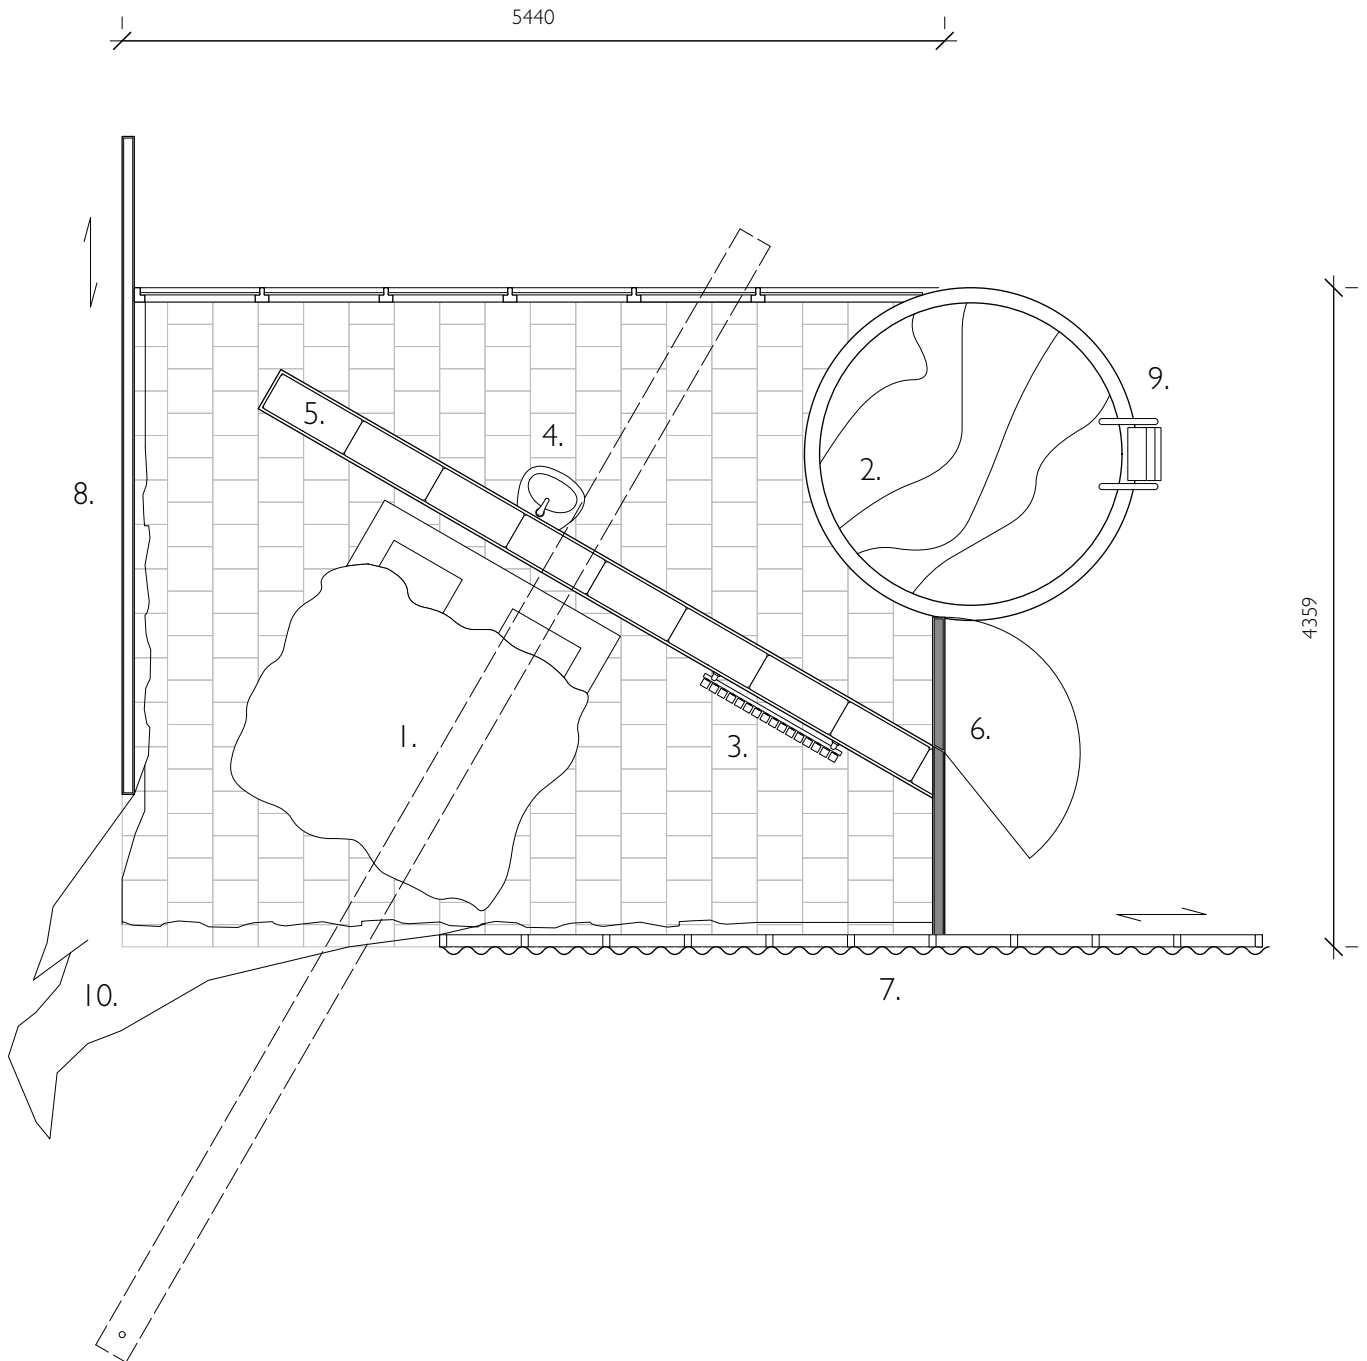

REM CHEZ NOËL

Floorplan

1:50

1. Bed with giant duvet
2. Compost silo in winter / bad in summer
3. Compost radiator
4. purified rainwater tap
5. Hennep wall
6. Rotor Deconstructed - Jules wabbes steeldoor
7. Recycled sliding wall with polycarbonate plates
8. Recycled wooden sliding wall
9. Pool stairs
10. Recycled curtain made by Rain & Alike van der Kruijs