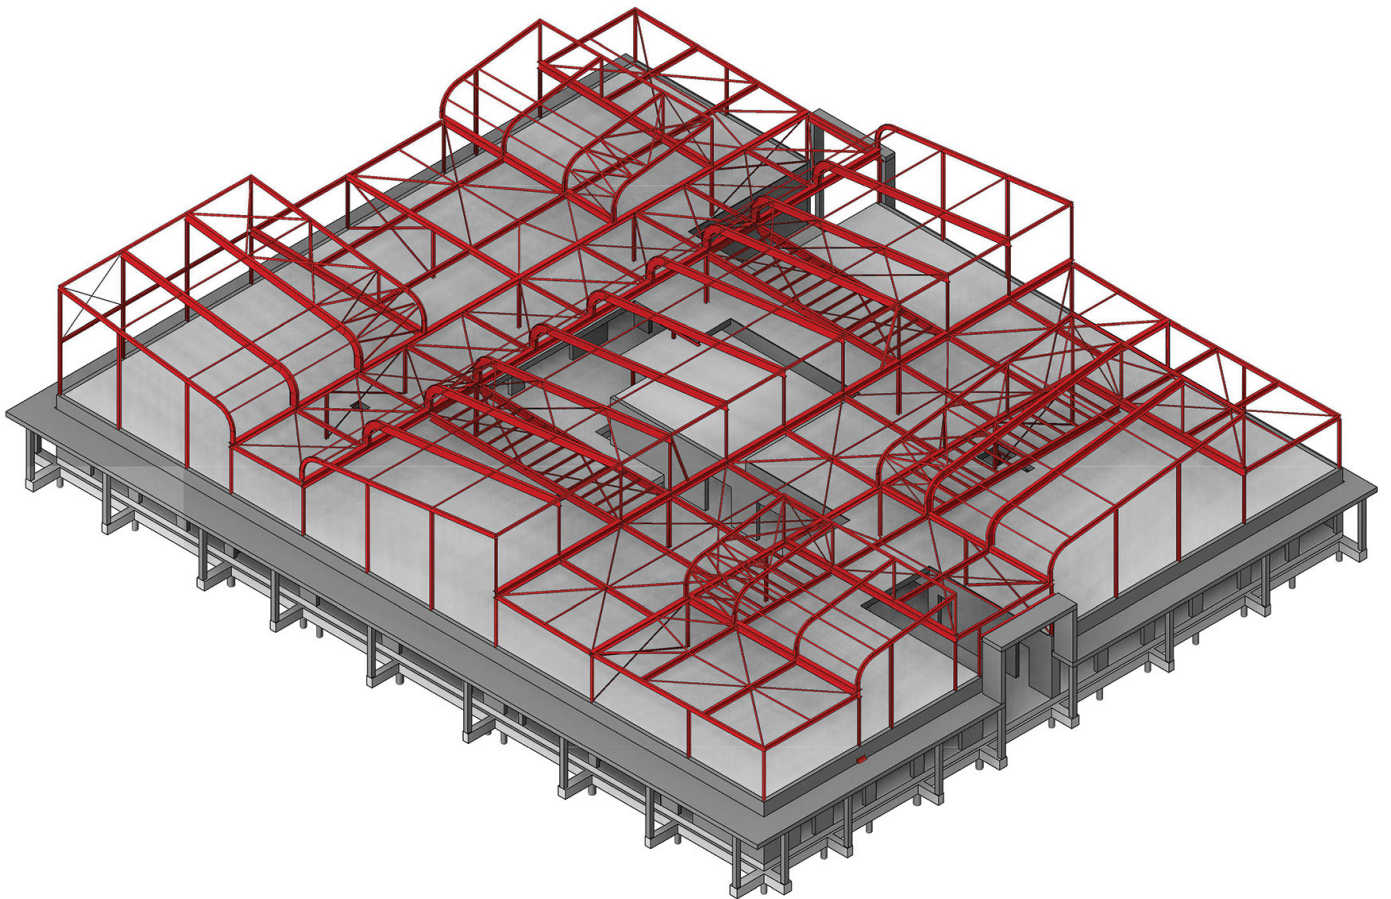

**de zwarte hond**  
architecture urbanism strategy

**Kindcentrum De Samenstroom**

ARC22 awards

## 3D tekeningen staalconstructie 1e verdieping

## Plattegrond Begane grond

### Ground Floor

- 1 Entrance hall
- 2 Educational cluster
- 3 Heart
- 4 Childcare
- 5 Inclusive education cluster
- 6 Playroom