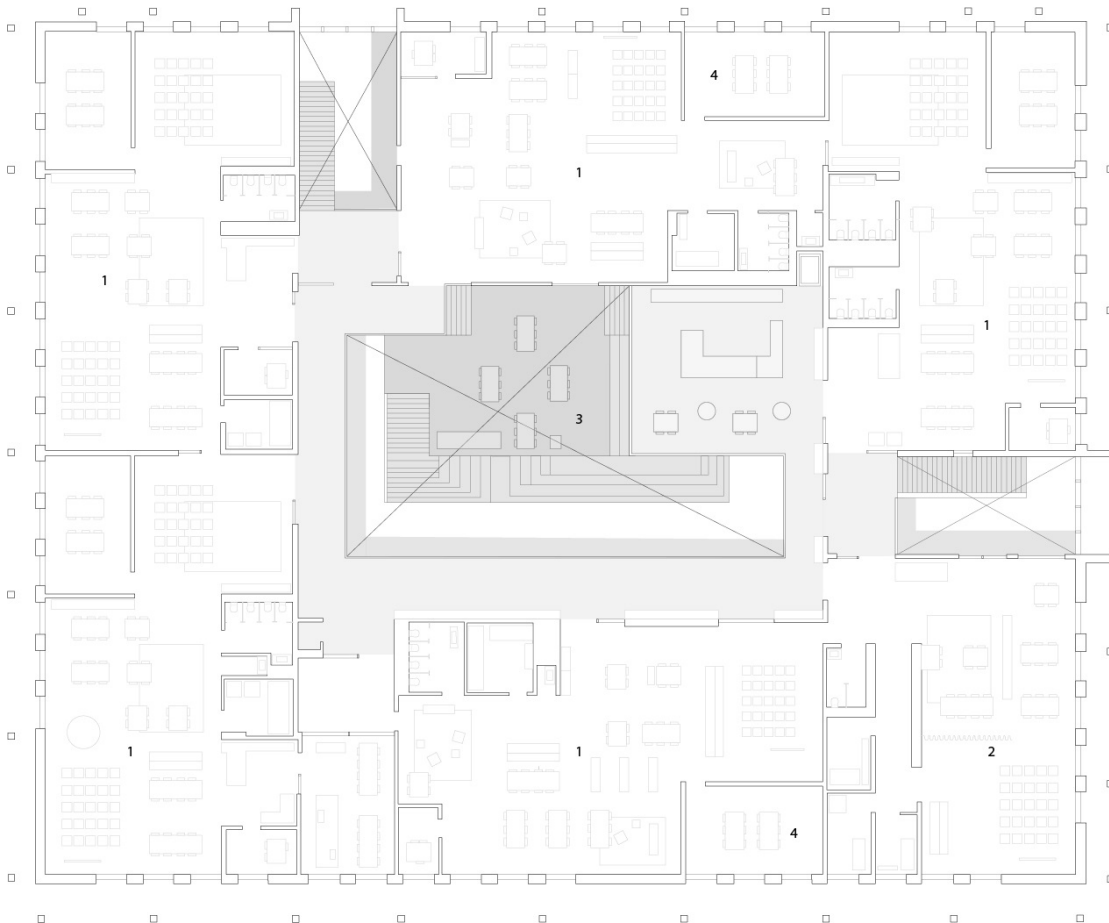

Plattegrond 1e verdieping

Second floor

- 1 Educational cluster
- 2 Inclusive education cluster
- 3 Heart
- 4 Instruction room