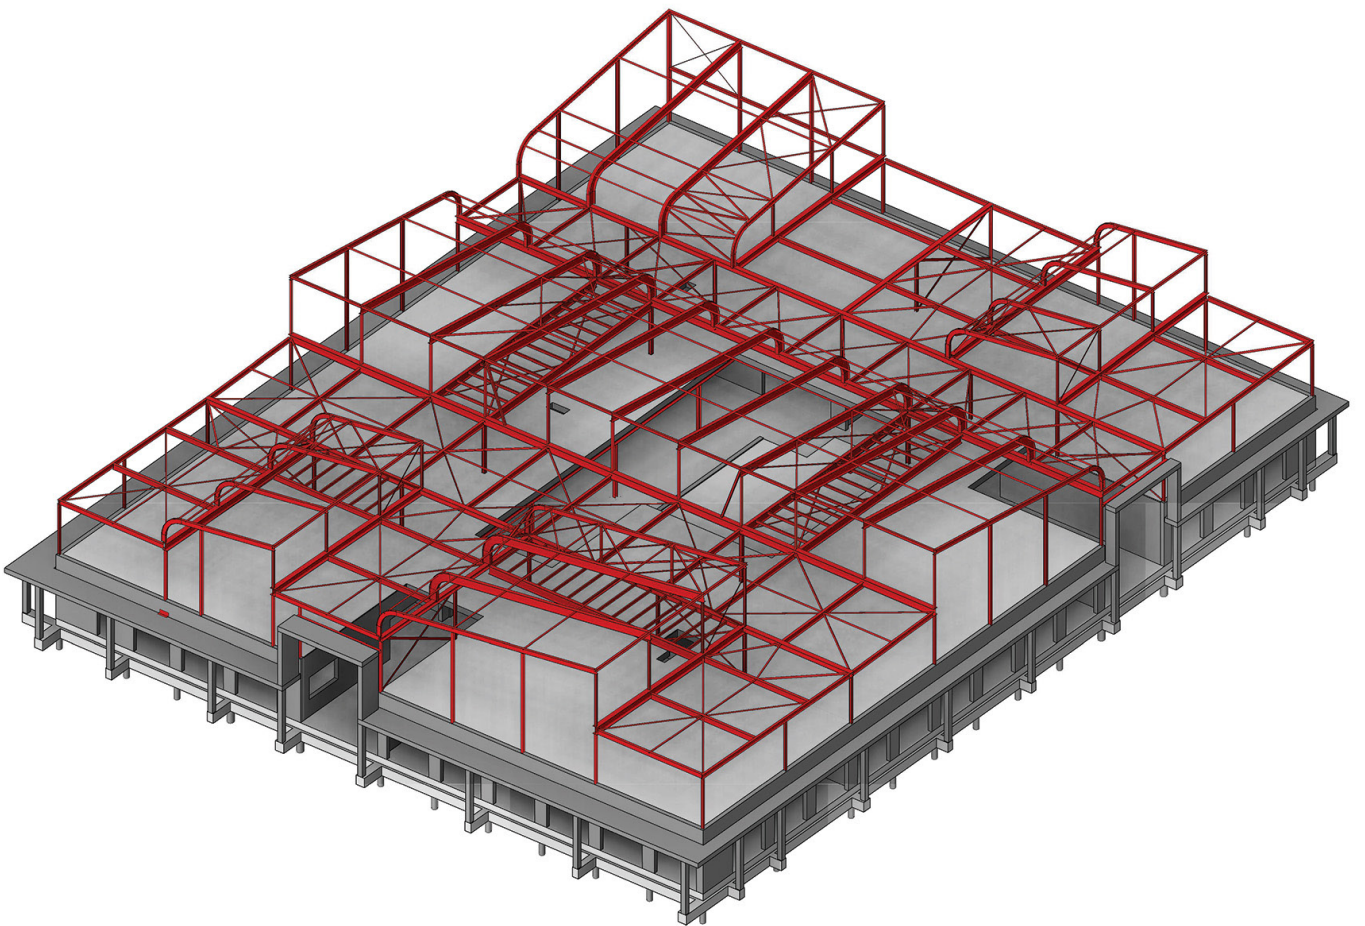

**de zwarte hond**  
architecture urbanism strategy

**Kindcentrum De Samenstroom**

ARC22 awards

## 3D tekeningen staalconstructie 1e verdieping

## Plattegrond Begane grond

### Ground Floor

- 1 Entrance hall
- 2 Educational cluster
- 3 Heart
- 4 Childcare
- 5 Inclusive education cluster
- 6 Playroom